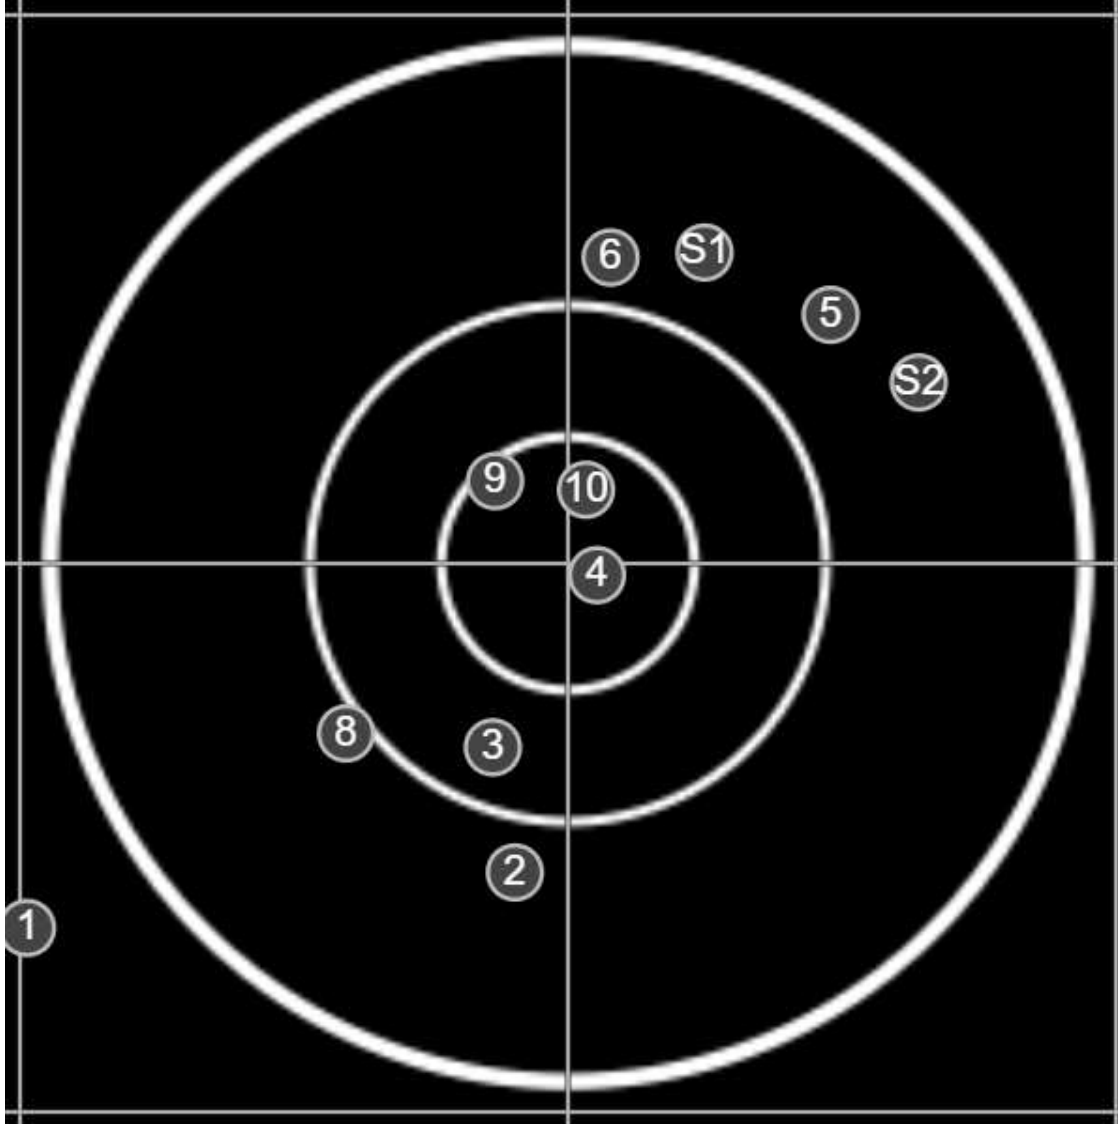

BRC Club Shoot
Series 1
800 yards

BRC T6 [-64]
AU-LR

Group: 490.1 mm
(389.8w x 451.6h)

(F)
Shooter
Garry Cafe [m28]

52.3

FINAL
v: 1803, sd: 14.8

#	fps	score
10	1812	X
9	1822	X
8	1793	5
7	1783	4
6	1814	5
5	1831	5
4	1794	X
3	1795	6
2	1795	5
1	1791	4
S2	1833	(5)
S1	1815	(5)