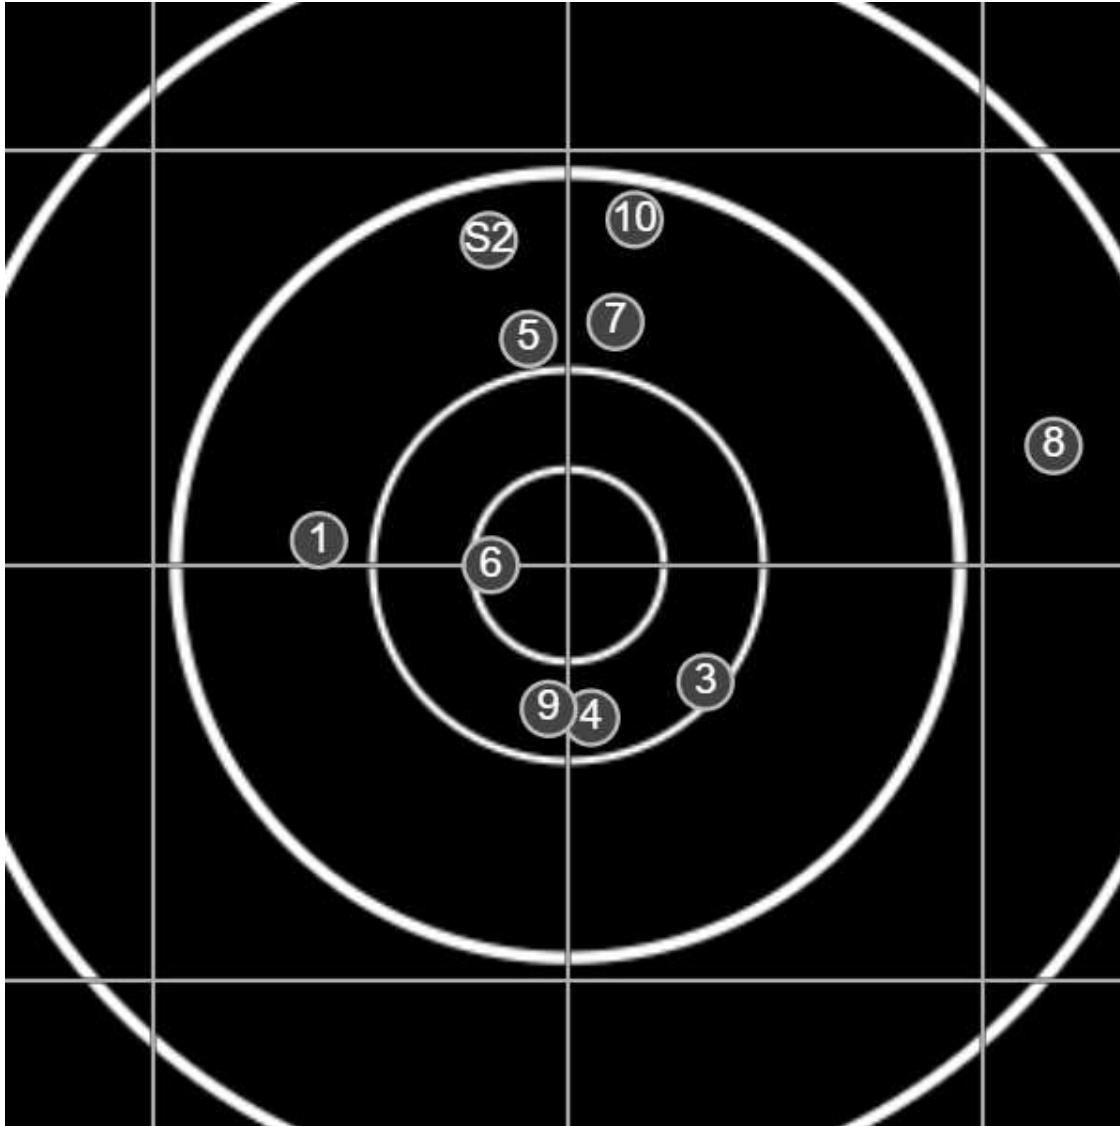

SILVER MOUNTAIN TARGETS
Made in Canada

Gary Cafe
8/24/2024
2:54:28 PM

BRC Club Shoot
Series 1
800 yards

BRC T5 [-56]
AU-LR

Group: 723.9 mm
(723.8w x 318.7h)

(F)

Shooter
None

51.1

FINAL
v: 1808, sd: 17.9

#	fps	score
10	1831	5
9	1789	6
8	1823	4
7	1827	5
6	1804	X
5	1800	5
4	1768	6
3	1807	6
2	1814	3
1	1812	5
S2	1789	(5)
S1	1797	(0)

SILVER MOUNTAIN TARGETS
Made in Canada

true
8/24/2024
2:48:12 PM